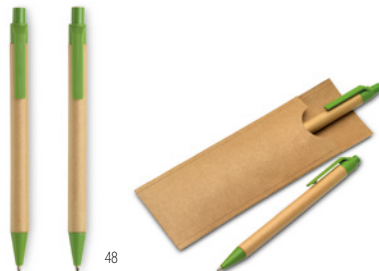

Greenset MO7620

Paper barrel pen set which includes a push type ball pen and mechanical pencil presented in a recycled paper pouch. Blue ink. **Size** 17x5,5 cm **Print technique** Pad Printing,DL