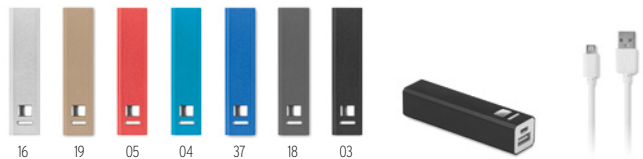

MORE THAN GIFTS

Powerflat8 MO8839

Power bank 8000 mAh in aluminium. Capacity for smartphone use, output current DC5V/1A and DC5V/2A. Includes indicating light and USB cable with micro usb plug. **Size** 15x7,5x0,9 cm **Print technique** Pad Printing,L,PD

Powerflat MO8735

Power bank 4000 mAh in aluminium. Capacity for smartphone use, out put current DC5V/1A. Includes indicating light and USB cable with micro usb plug. **Size** 6,5x11x0,9 cm **Print technique** Pad Printing,L,PD

Powerovale MO9032

Cylinder power bank 2200 mAh in aluminium. Capacity for smartphone use, output current DC5V/1A. Includes indicating light and USB cable with micro usb plug. **Size** Ø2,1x9 cm **Print technique** Pad Printing,L,S

Poweralu MO8602

Power bank 2200 mAh in aluminium. Capacity for smartphone use, out put current DC5V/1A. Includes indicating light and USB cable with micro usb plug. **Size** 9,5x2,1x2,1 cm **Print technique** Pad Printing,L,PD

MO8839

MO8735

yourChoice
customized gifts

- PMS colour
- All over print
- 500 Minimum order quantity
- Delivery to you from approx. 5 weeks

MO8839

MO8735

MO9032

04

MO8602

19