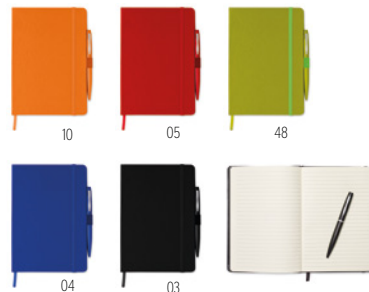

05

48

12

04

03

Neilo Set MO9348

A5 notebook set including stylus in matching colour. Blue ink. **Size** 14x1x21 cm **Print technique** Pad Printing,S,PD

10