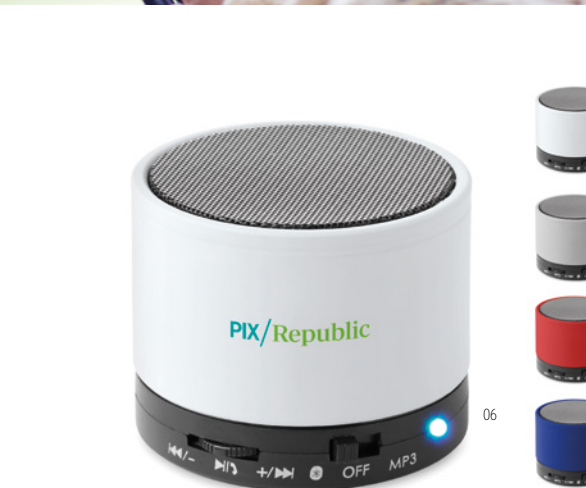

Round Bass MO8726

4.2 Bluetooth speaker in ABS with rubber finish and LED light indication. 1 Rechargeable Lithium 450 mAh battery included. Includes a SD card port and an AUX/ USB cable. Hands free call function. Output data: 3W, 3 Ohm and 5V. Playing time aprox. 3h. **Size** Ø6x4,9 cm **Print technique** Pad Printing,L,D01