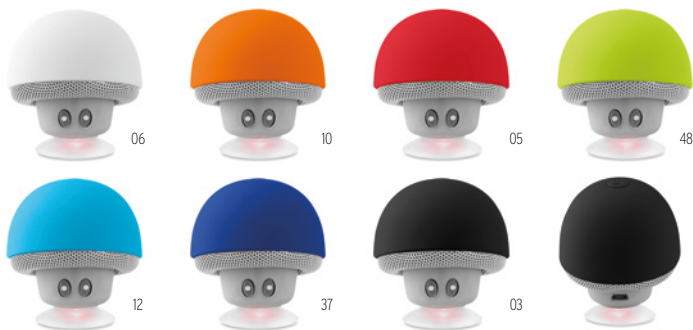

Mushroom MO9506 ●

Mushroom shaped 5.0 Bluetooth speaker/phone stand in ABS with suction cup. Hands free call function.

1 rechargeable Lithium 180 mAh battery included. Including USB charging cable and 3,5 mm plug. Output data: 4 Ohm, 5V and 3W. Playing time approx. 2h. **Size** 05,4x5,2 cm

Print technique Pad Printing