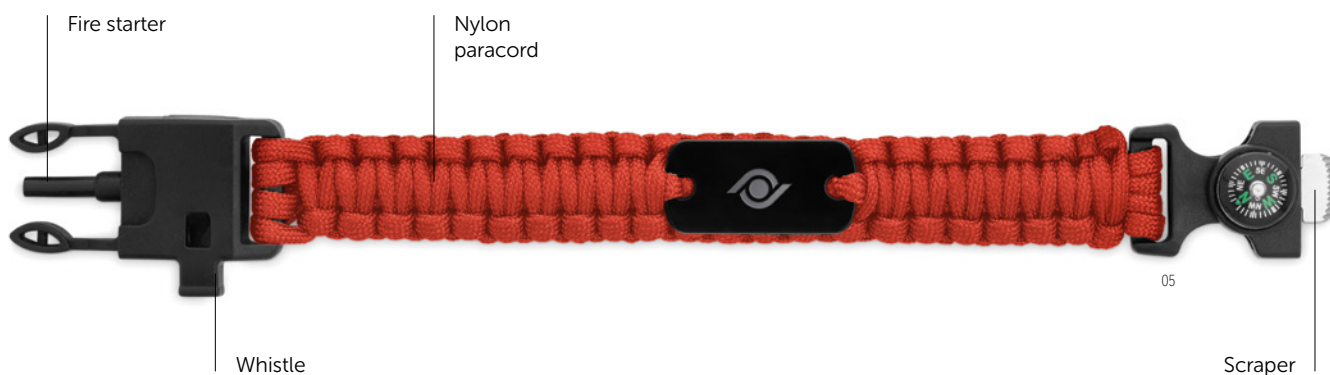

Survival MO9563 •

Multifunctional safety bracelet with quick release buckle, incorporating compass, whistle, fire starter with flint rod and flint scraper, useful nylon cord. Ideal for camping, fishing and outdoor trips. **Size** 25x3x1 cm **Print technique** Pad Printing,L,DO1