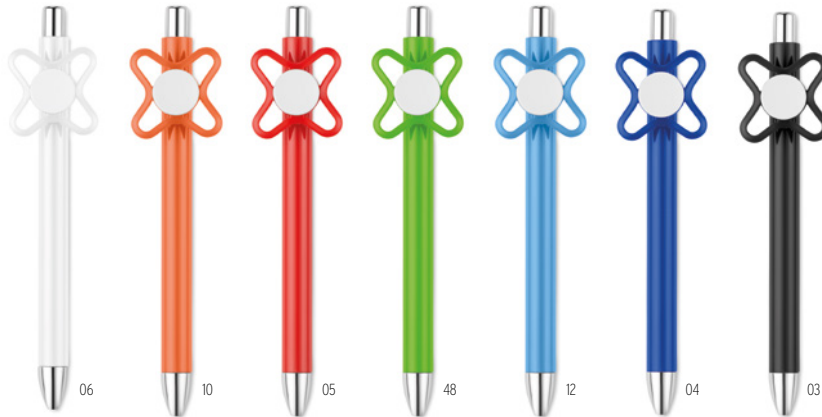

Molino MO9344

Twist action ball pen in ABS with spinner on top. Blue ink.
Size 14x3x1,9 cm **Print technique** Pad Printing, D01, DL