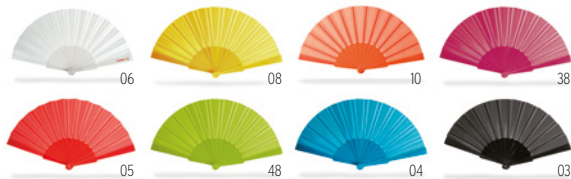

Fanny KC6733
Manual hand fan. **Size** 23x43x2,3 cm **Print technique** Pad Printing