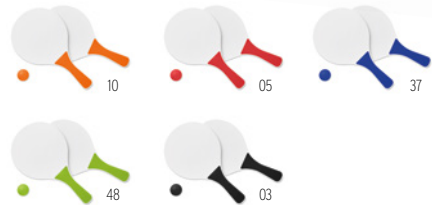

Mini Match MO1911

Small beach tennis set consisting of 2 MDF rackets and 1 soft ball. **Size** 32,5x18x0,5 cm **Print technique** Screen Printing