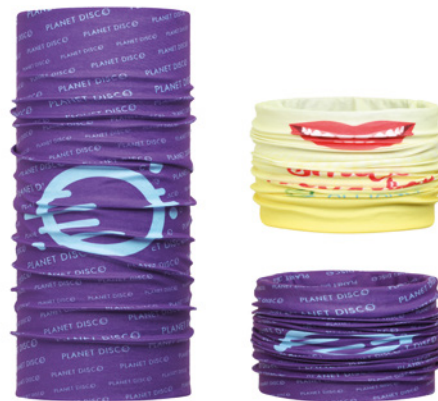

ML3003

All-over printed polyester Multi scarf