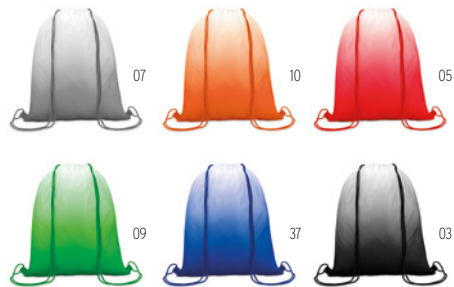

Fade bag MO9560 ●

Drawstring bag in 210D polyester with graduating colour effect and matching colour string. **Size** 34x41 cm **Print technique** Screen Printing,T1,TD