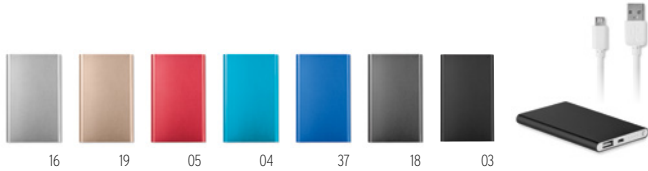

Powerflat MO8735

Power bank 4000 mAh in aluminium. Capacity for smartphone use, out put current DC5V/1A. Includes indicating light and USB cable with micro usb plug. **Size** 6,5x11x0,9 cm **Print technique** Pad Printing,L,PD