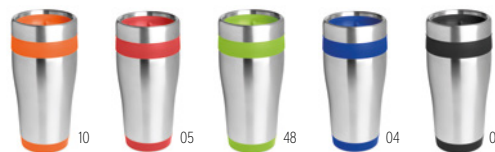

Tram MO3559 •

Double wall stainless steel travel cup. PP inner. 455 ml capacity. **Size** Ø8x16,5 cm **Print technique** Pad Printing,L