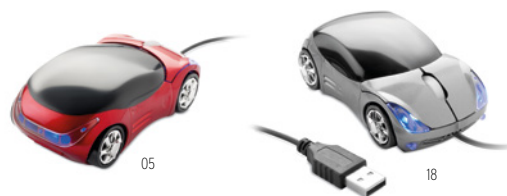

16

Curvy MO8117

Wireless optical mouse in shiny ABS. 2 AAA batteries not included. **Size** 11,5x5x1,8 cm **Print technique** Pad Printing

05

Minia MO7187

Optical mouse in stylish car shape, featuring blue lights when in use. ABS casing with metallic matt finish. 800dpi. **Size** 10x5,5x3,5 cm **Print technique** Pad Printing