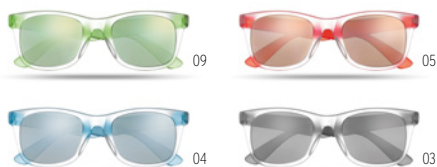

Size 13x12,5x4,5 cm **Print technique** Screen Printing,TD,TI

America Touch MO8652

Classic and stylish sunglasses with coloured mirrored lenses and matching coloured arms and with UV400 protection. Matching tone with barrel.