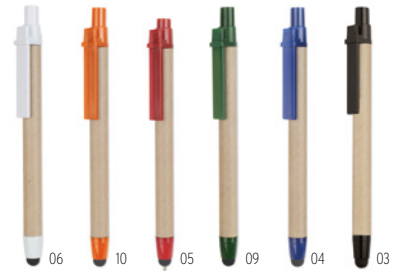

Recytouch MO8089

Automatic ball pen made with recycled carton barrel and ABS points and clip. Blue ink refill and touch tip for touch screens. **Size** Ø1x13,5 cm **Print technique** Pad Printing,PD