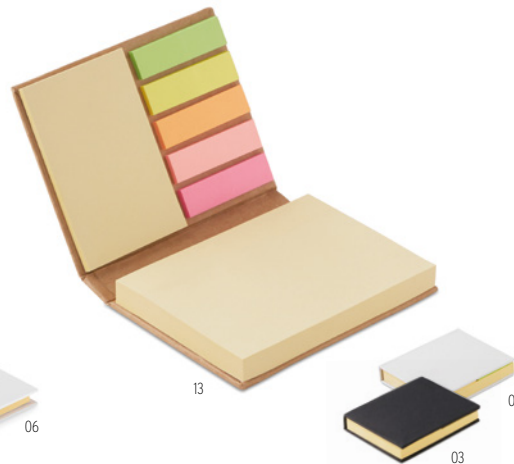

Visionmax IT3233

5 piece set including big and medium yellow memo pads and small bright memo pads. **Size** 8x1,7x10,5 cm
Print technique Pad Printing,DL,S