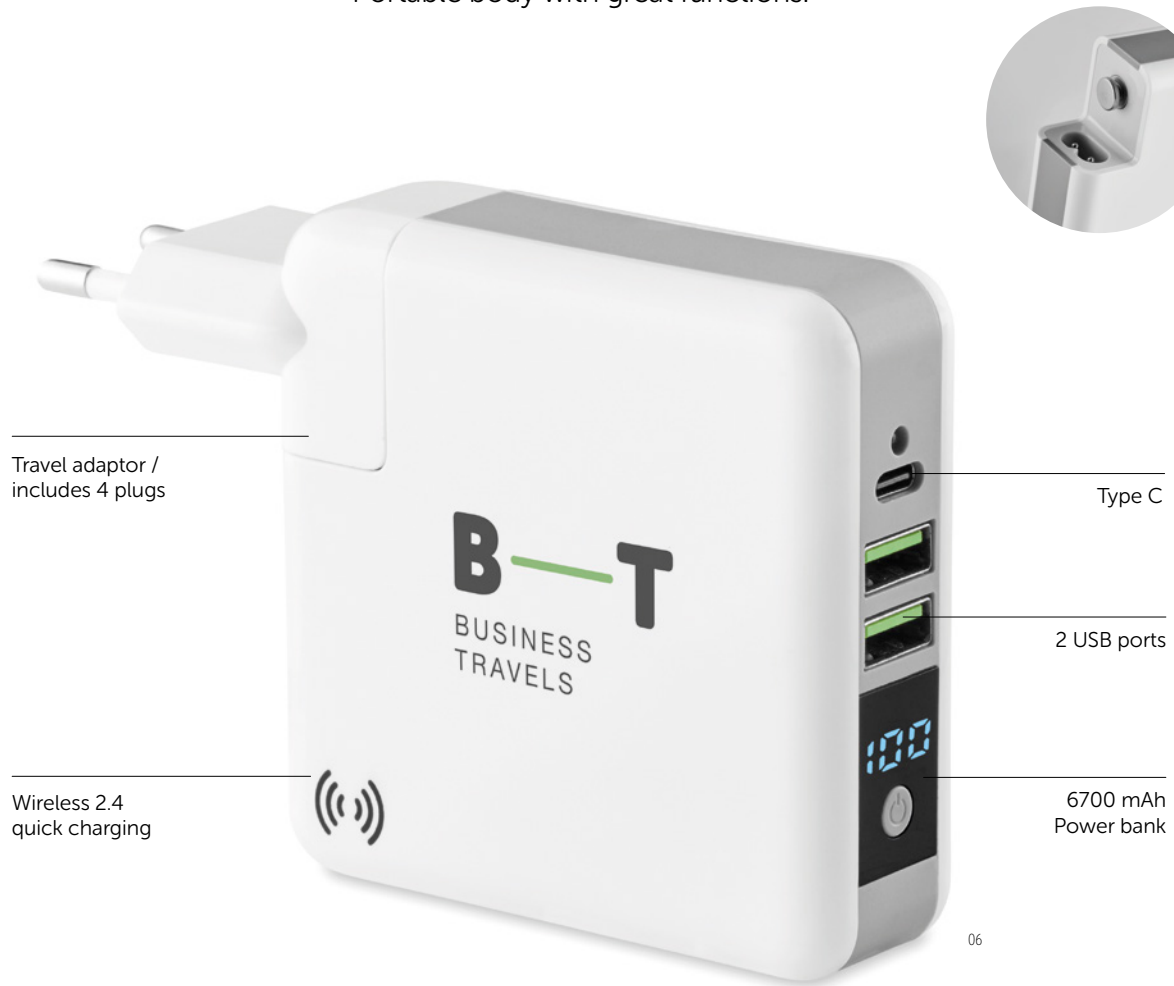

WIRELESS POWERBANK

Portable body with great functions.

Topower MO9490

Wireless 2.4 quick charging power bank 6700 mAh with display/travel adaptor (includes 4 plugs : EU, UK, US, AU). Output: DC5V/1.0A. Compatible latest androids, iPhone® 8, 8S and X and newer. **Size** 8x8x2,9 cm
Print technique Pad Printing,DOI,DL,PD,S