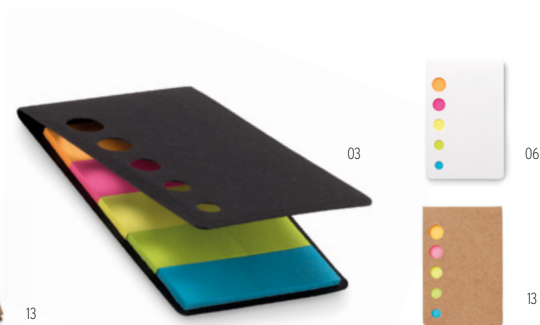

Memosticky MO9036

Sticky notes with 5 colours. **Size** 8x5x0,2 cm **Print technique** Pad Printing,DL