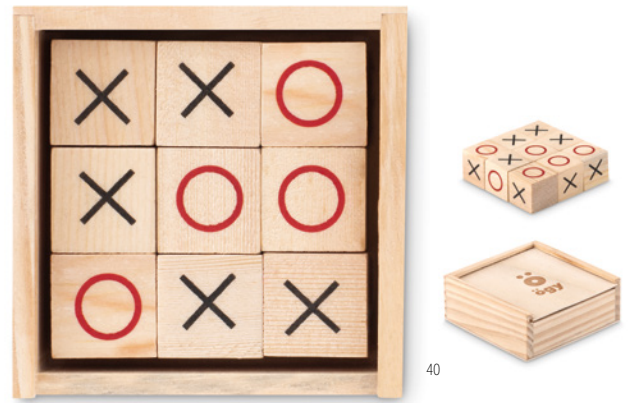

Tic tac toe MO9493 •

Wooden tic tac toe game set. **Size** 7x7x2,5 cm **Print technique** Pad Printing,L,S