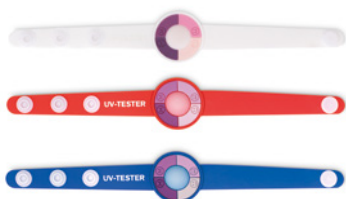

UV check MO9589 •

UV sensor watch/ bracelet for skin protection awareness. The device will notify by a circle-shaped UV chain meter the level of UV (Ultraviolet) intensity.
Size 23,5x3,5x1,6 cm **Print technique** Pad Printing