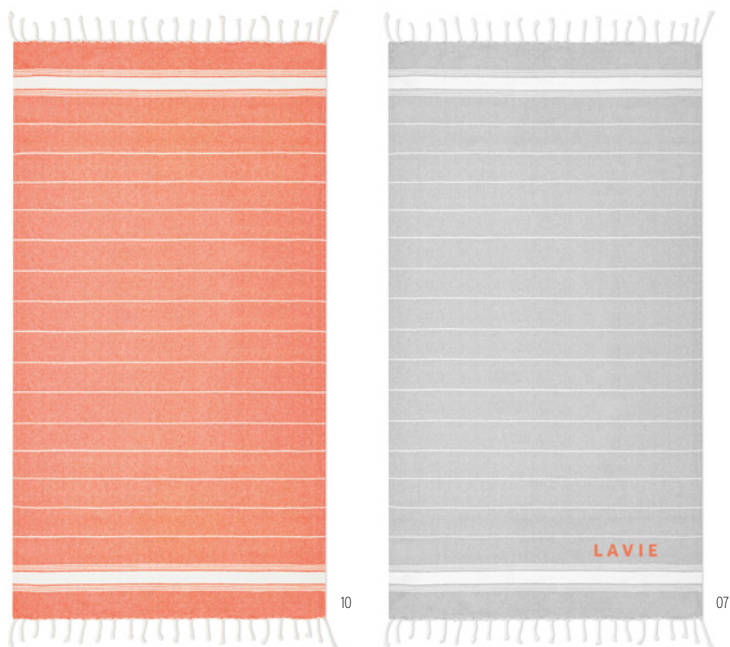

Bicycle bell made of aluminium and ABS. **Size** Ø5,5x5 cm
Print technique Pad Printing,D01,DL

07

05

10

12

04

Round Malibu MO9512 •

Round 150 diameter beach towel blanket produced in 180gr/m² cotton. **Size** Ø150 cm **Print technique** Transfer Screen,E,TD