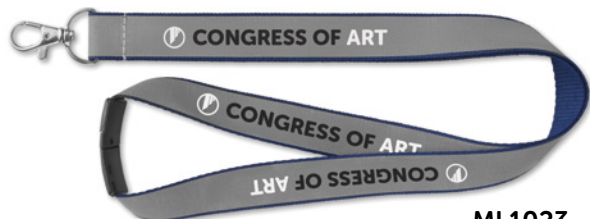

ML1023

Reflective