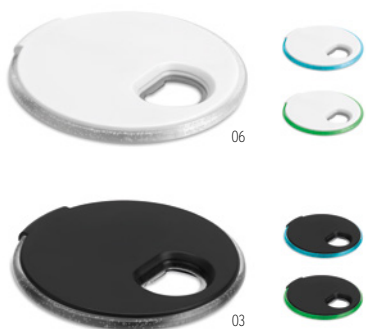

LIGHTING COLLECTION

Create a comfortable and safe space indoors or outdoors with our lighting collection.

Coaster Light MO9392

Coaster with LED Light up feature base in ABS with bottle opener. **Size** Ø10x0,8 cm
Print technique Pad Printing, PD