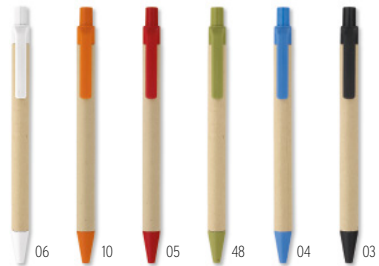

Cartoon IT3780

Push button ball pen in biodegradable corn plastic (53%) and recycled carton barrel. Blue ink. **Size** Ø1x14 cm **Print technique** Roundscreen,PD,P