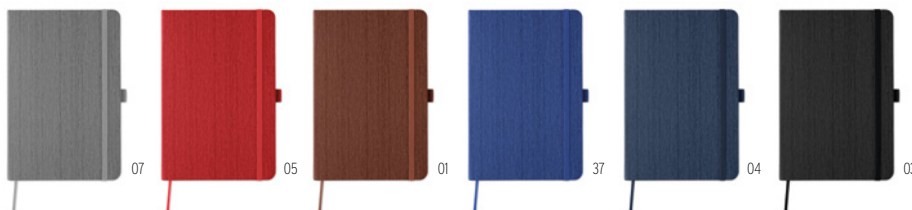

Woody MO9616

A5 notebook in wooden pattern effect soft PU cover. 80 lined pages including pen loop and closed by an elastic band. **Size** 14,1x1,2x21 cm **Print technique** Screen Printing,TD,PD,TI