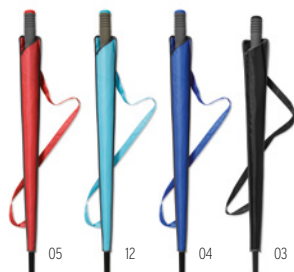

MU3006

Wooden shaft. Black plated metal ribs. Automatic open.

MU3010

Premium windproof umbrella. Auto opening button and rubberized hook handle.

MU3005

Umbrella with wooden shaft and hook handle. Manual opening.