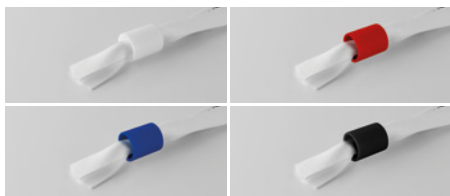

Standard colours for the closure

ML3004

Fine polyester wristband with plastic closure. Size: 34x1,5 cm.