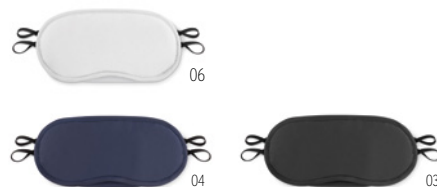

Bonne Nuit MO9233

Eye mask in 190T polyester. **Size** 18,5x8,5 cm
Print technique Transfer Screen,S,TD