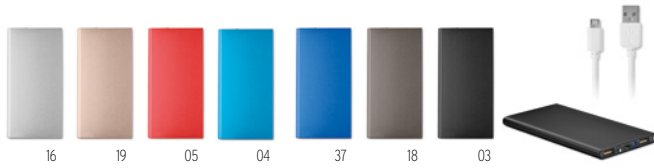

MORE THAN GIFTS

Powerflat8 MO8839

Power bank 8000 mAh in aluminium. Capacity for smartphone use, output current DC5V/1A and DC5V/2A. Includes indicating light and USB cable with micro usb plug. **Size** 15x7,5x0,9 cm **Print technique** Pad Printing,L,PD