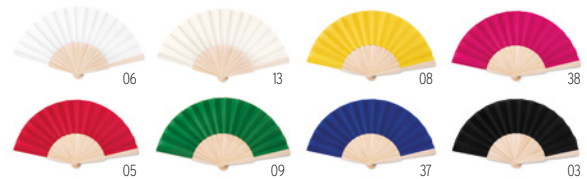

Fanny wood MO9532
Manual hand fan in wood with polycotton fabric. **Size** 41x22 cm
Print technique Pad Printing,L