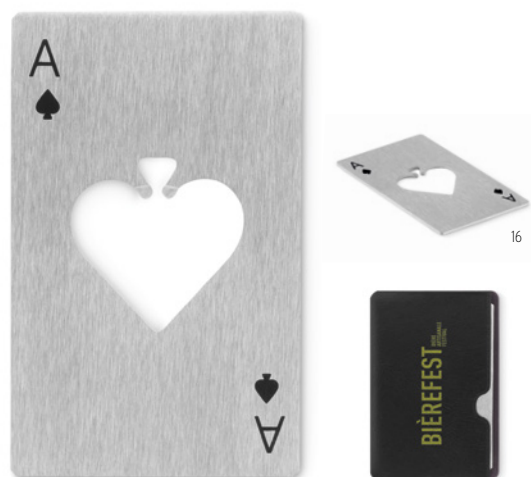

As MO9492 ●
Ultra thin stainless steel bottle opener, playing card design supplied in PVC pouch. **Size** 5x8x0,15 cm **Print technique** Pad Printing,L,S,T1,TD