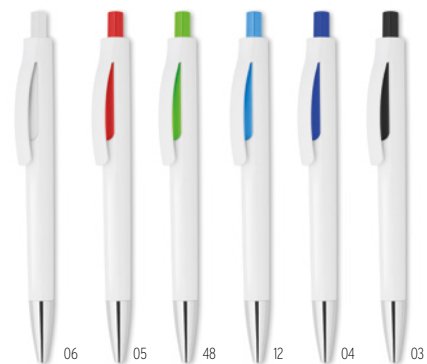

28

Lucerne MO8813

Push button ball pen in ABS with transparent barrel and shiny tip. Blue ink. **Size** Ø1,1x14 cm **Print technique** Pad Printing

04

Lucerne White MO8814

Push button ball pen in ABS with white barrel and shiny tip. Blue ink. **Size** Ø1,1x14 cm **Print technique** Pad Printing