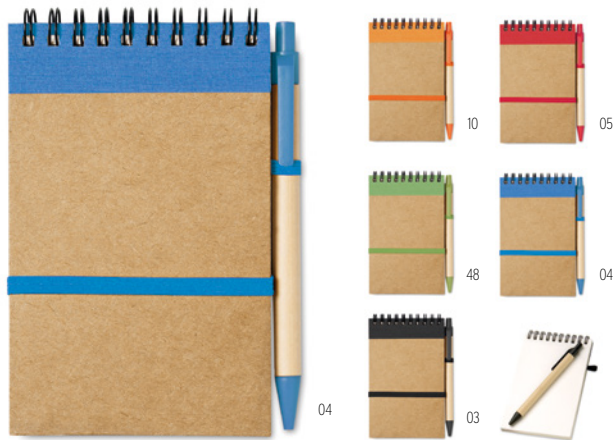

Sonora IT3789

Green

A6 Pocket size notebook with 70 pages of blank recycled paper and recycled ball pen with biodegradable plastic parts. Blue ink. **Size** 14x9x0,7 cm
Print technique Pad Printing,S,B,D01,DL,L