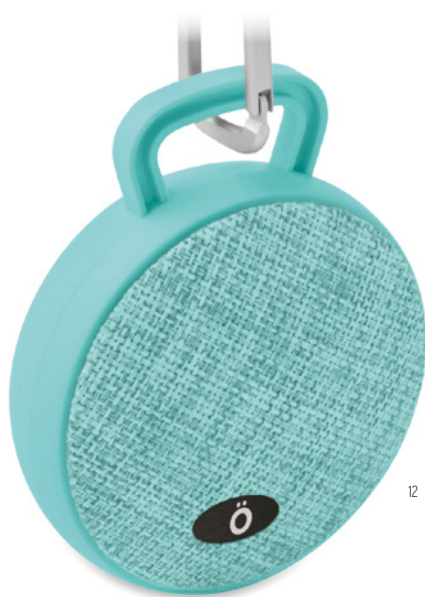

Roll MO9261

4.2 Bluetooth round speaker with fabric cover on the front and rubber finish. Item includes an aluminium silver for your logo. Rechargeable 300 mAh Lithium ion battery. Playing time approx. 3h. **Size** 11x9x4,5 cm **Print technique** Pad Printing,L,PD