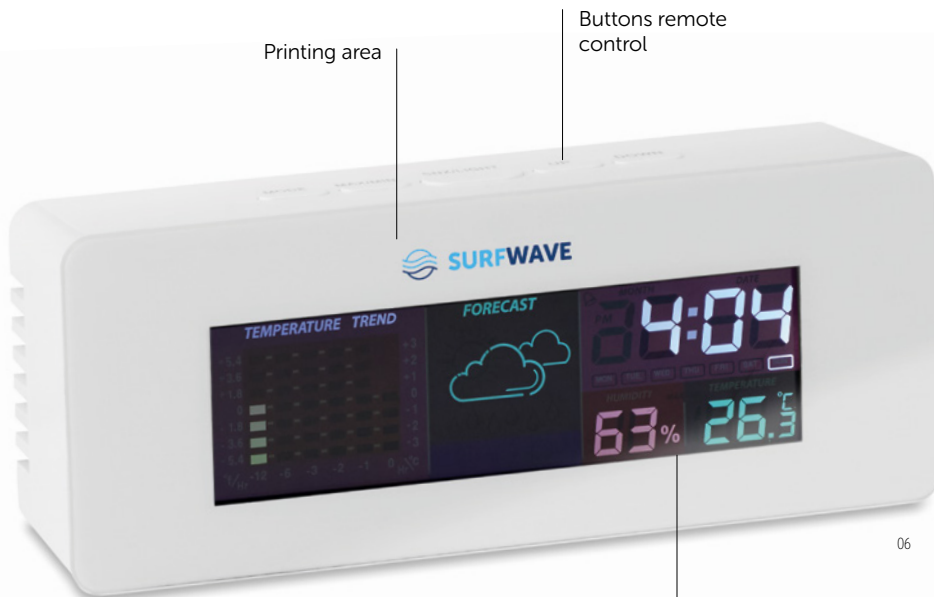

SINGAPUR & SEOUL

06

06

Singapur MO9633 ●

Weather station with alarm clock and light sensor. Displays time, date, alarm clock and temperature. 3 AAA batteries not included. **Size** 13,5x7,4x4,7 cm
Print technique Pad Printing,DOI,DL