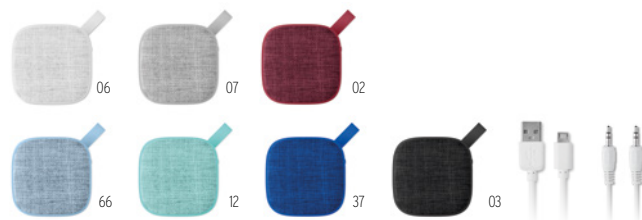

Rock MO9260

4.2 Bluetooth square speaker with fabric cover on the front and rubber finish. Item includes an aluminium plate for your logo. Rechargeable 450 mAh lithium ion battery. Playing time approx. 3h. **Size** 7x7x3,7 cm **Print technique** Pad Printing,L,PD