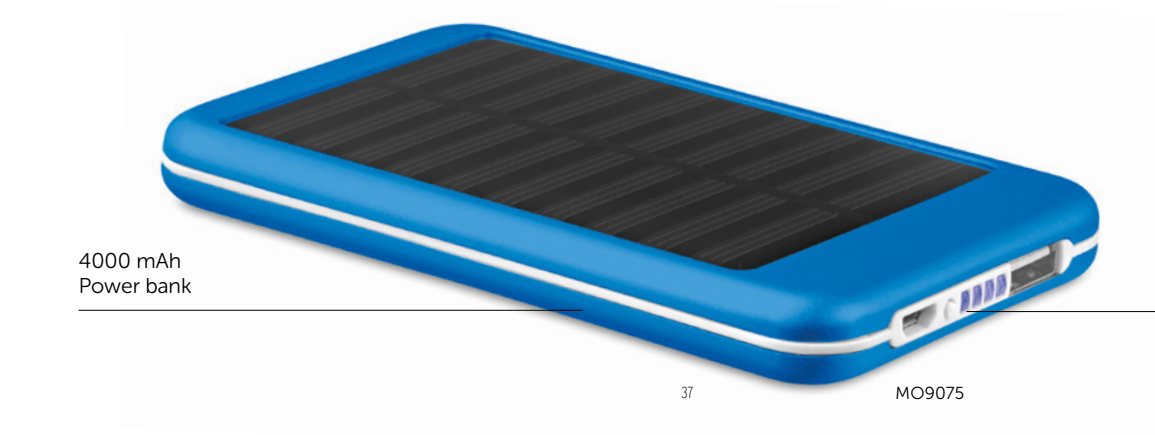

4000 mAh
Power bank

4 blue LED
indicators

37

MO9075