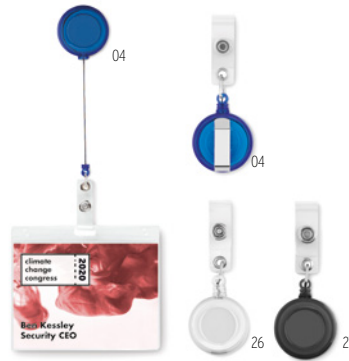

Lades IT2386
Badge holder with metallic clip. **Size** Ø3,2x0,8x4,2 cm
Print technique Pad Printing,DOI