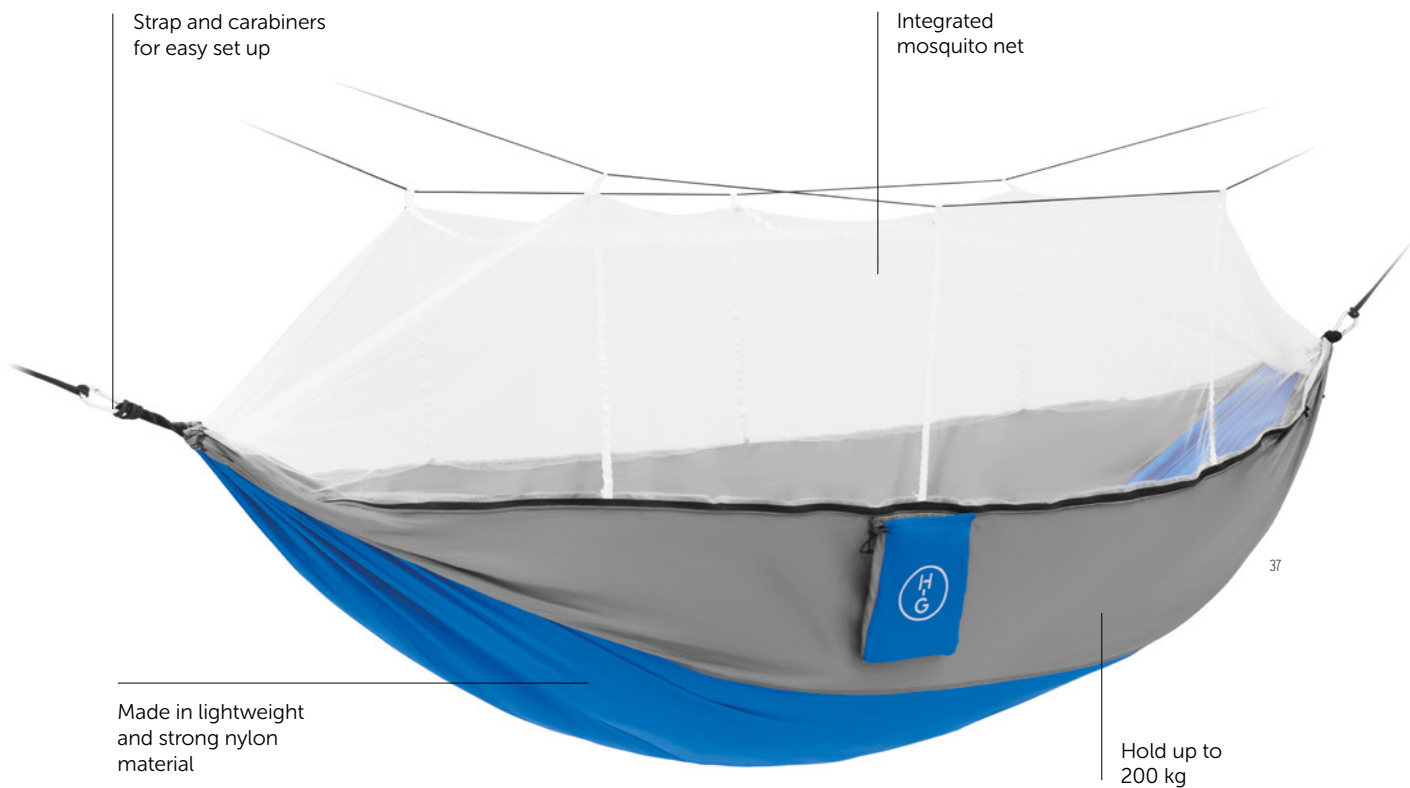

TRAVEL LIGHT

Hang out and relax around the camp.

Jungle Plus MO9466 •

Hammock with integrated mosquito net. Made in lightweight and strong nylon material. For easy set up the strap and carabiners are included. This hammock can hold up to 200 kg. **Size** 260x140 cm
Print technique Screen Printing,T1,TD