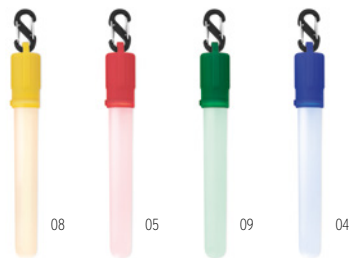

Zappe MO9581 ●

Light up stick with on/off twist top. includes buckle to easily attach to any bag or strap. **Size** Ø1,5x16 cm **Print technique** Pad Printing