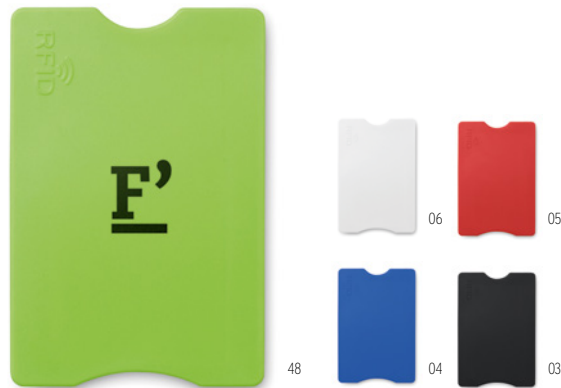

Protector MO8885
RFID cart protector in PS with aluminum for inside metal part in order to prevent skimming. **Size** 9x6x0,4 cm **Print technique** Pad Printing,S,PD