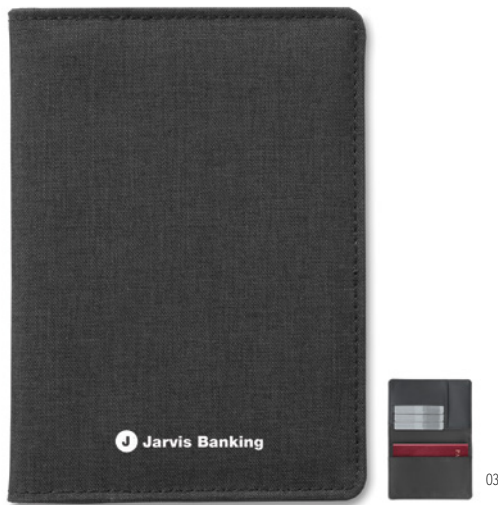

Rochester AR1578

15"

Trolley with 15 inch laptop compartment made in 420D nylon twill. **Size** 44x17,5x33 cm **Print technique** Transfer Screen,TD

On Board MO7985

15"

Business trolley in 600D polyester including a main compartment with a 15 inch laptop pocket and front zipper pocket including a multifunction organizer and metal plate for logo printing. **Size** 41x2,5x33 cm
Print technique Laser Engraving,S,T1,TD