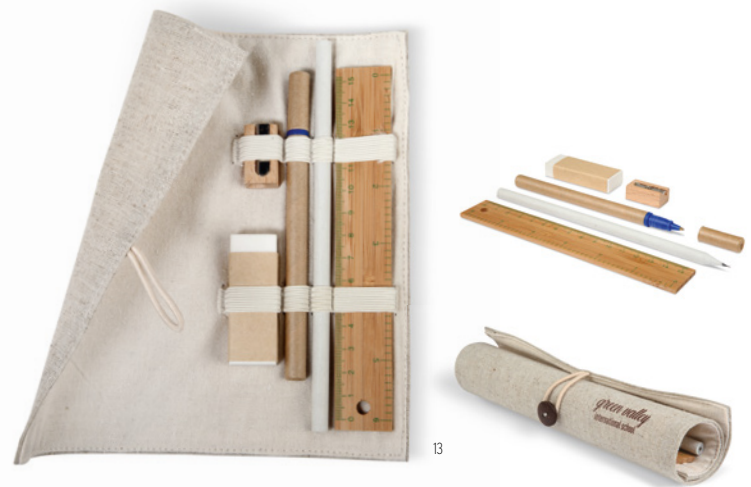

Ecoset MO7755

6 pieces stationary set. Include jute&cotton pouch, bamboo ruler, wooden sharpener, eraser, paper pencil, ball pen with cardboard barrel and blue ink. **Size** 18,5x18 cm **Print technique** Transfer Screen,S,TD