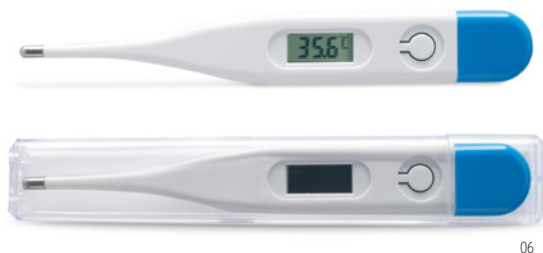

Digitemp MO7935

Digital thermometer in transparent protective case. 1 cell battery is included. **Size** 12,5x1,8x1 cm **Print technique** Pad Printing,PD,DL