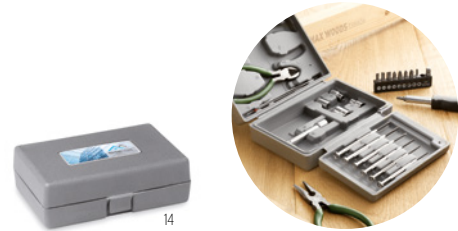

Guillaume KC3525

Foldable 25 pieces tool set including tweezers, 6 pc screwdriver set, extender, 4 pc socket set, flat-nose pliers, cutting pliers, and a 10pc bit set packed in a plastic box.
Size 15,5x10x4,9 cm **Print technique** Pad Printing,DO1,DL