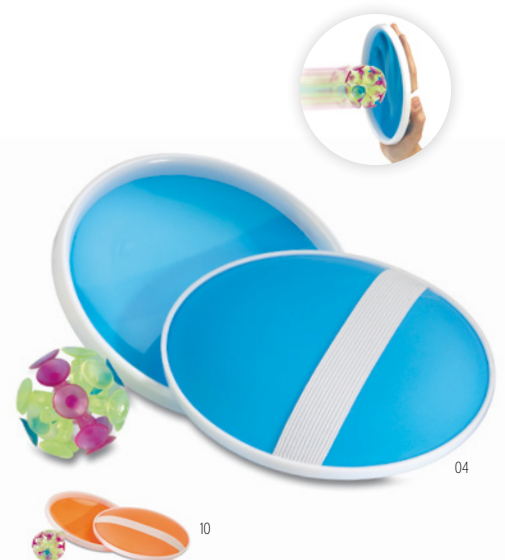

Catch&Play IT3852

Ball catch game including one suction ball and a pair of suction ball holders. **Size** Ø15x2 cm
Print technique Pad Printing,DL