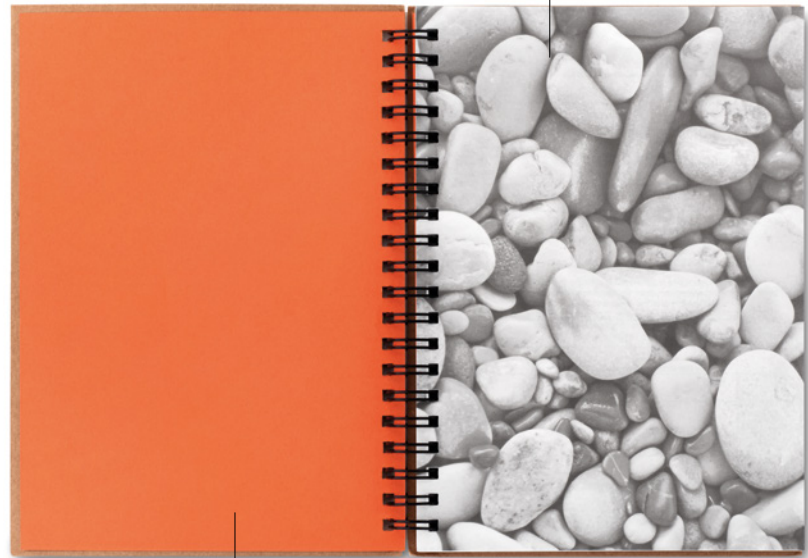

The most environmental friendly option for notebooks

Coloured paper inside

10

05

09

12

04

03

Stonebook MO9536 ● Green

Ring notebook, 70 sheet lined stone paper and recycled carton cover. Stone paper is made from natural stone - calcium carbonate, limestone and HDPE plastic. **Size** 13x18,3 cm **Print technique** Pad Printing,B,L,S