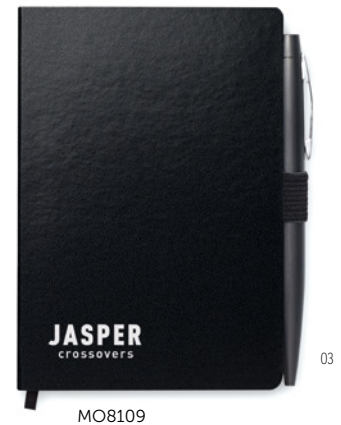

MATCHING COLLECTION

An eye catching match for the daily to do notes.

MO9348

48

MO8108

10

MO8109

03

06

10

05

48

12

04

03

Neilo Set MO9348

A5 notebook set including stylus in matching colour. Blue ink. **Size** 14x1x21 cm **Print technique** Pad Printing,S,PD

10

05

48

04

03

Notaplus MO8108

A5 notebook with cardboard cover, 72 pages of lined paper, elastic band, and ribbon place holder. Includes metal ball pen with blue ink. **Size** 21x14,5x1,2 cm **Print technique** Pad Printing,S,B,L,PD

03

Notalux MO8109

A6 notebook with cardboard cover, 72 pages of lined paper, elastic band, and ribbon place holder. Includes metal ball pen with blue ink. **Size** 14,5x10x1,2 cm **Print technique** Pad Printing,S,B,PD,L