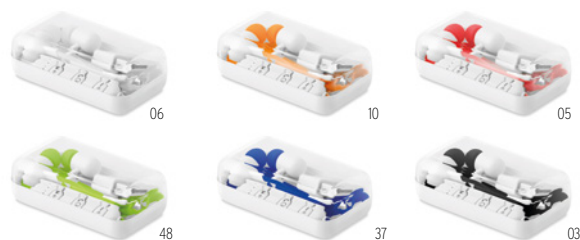

03

06

Single Blits MO9610 ●

4.2 Bluetooth single earphone with 35 mAh battery build-in. Including a micro USB charging cable. Presented in PS box. Playing time approx. 2 hours. **Size** 6,2x6,2x1,8 cm **Print technique** Pad Printing,DL,D01,PD