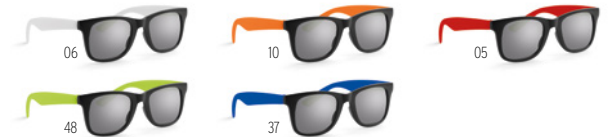

40

40

Woodie MO9022

Classic sunglasses in PC with wooden look finish and mirrored lenses with UV400 protection. **Size** 14,5x4,5x14 cm **Print technique** Pad Printing

05

10

06

05