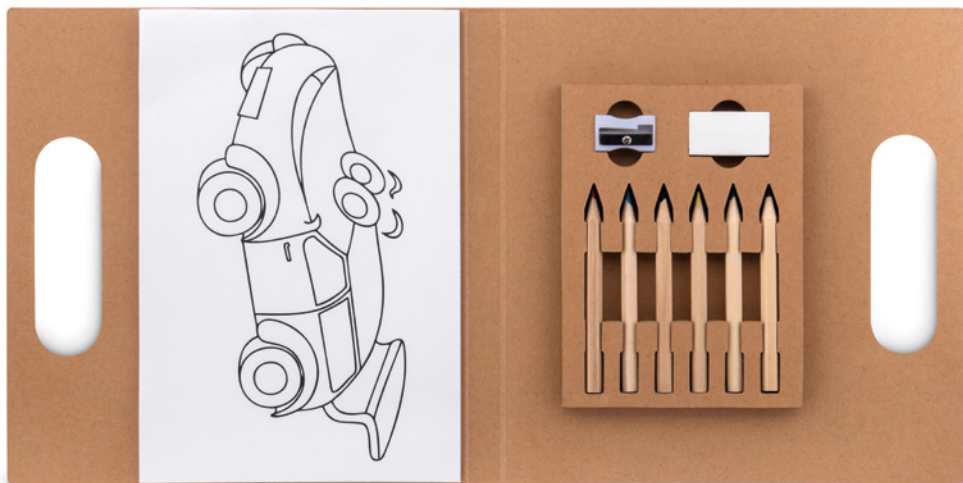

13

Folder2 go MO9544 ●

Children colouring set with 30 colouring sheets. Includes 6 colouring pencils, sharpener and eraser. **Size** 20x1,6x20,9 cm **Print technique** Pad Printing,S,DL,D01