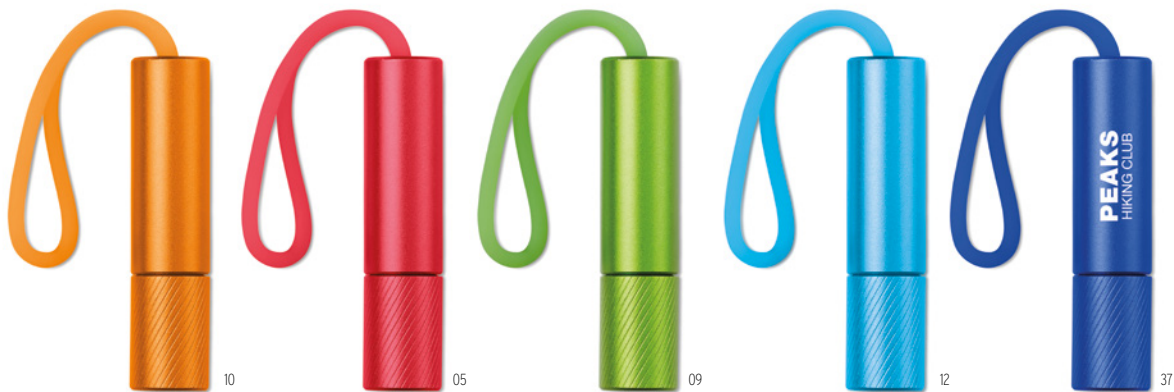

Mini Glow MO9349

1 LED aluminium torch with glow in the dark loop. Including 4 AG3 batteries. **Size** Ø1,2x5,5 cm **Print technique** Pad Printing,L