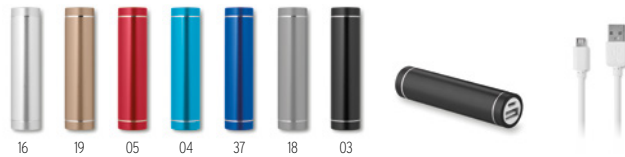

Powerovale MO9032

Cylinder power bank 2200 mAh in aluminium. Capacity for smartphone use, output current DC5V/1A. Includes indicating light and USB cable with micro usb plug. **Size** Ø2,1x9 cm **Print technique** Pad Printing,L,S