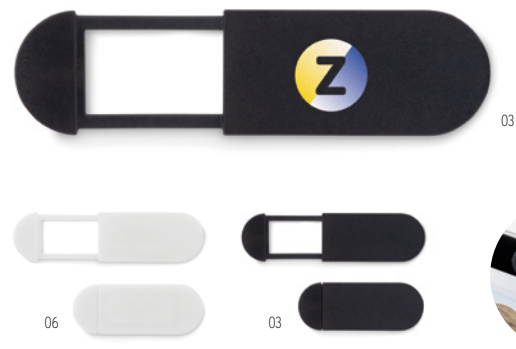

Behind me MO9510

Thin sliding webcam protection cover. Suitable for any computer, laptop or tablet.
Size 3,5x1x0,1 cm **Print technique** Pad Printing,DL,D01,PD