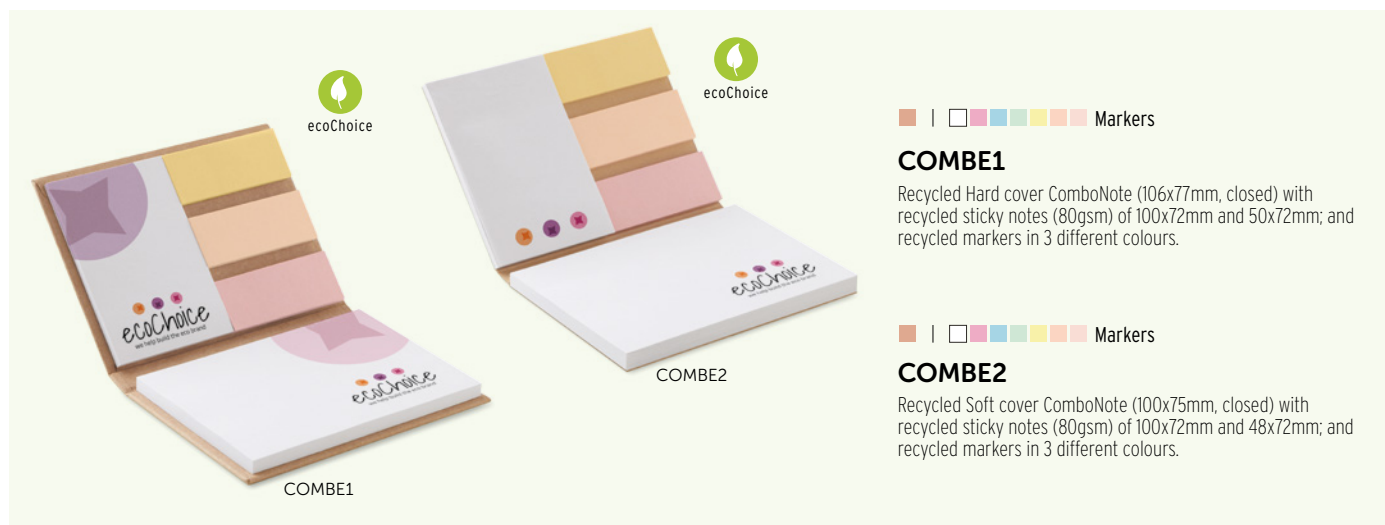

COMBE1

Recycled Hard cover ComboNote (106x77mm, closed) with recycled sticky notes (80gsm) of 100x72mm and 50x72mm; and recycled markers in 3 different colours.

COMBE2

Recycled Soft cover ComboNote (100x75mm, closed) with recycled sticky notes (80gsm) of 100x72mm and 48x72mm; and recycled markers in 3 different colours.