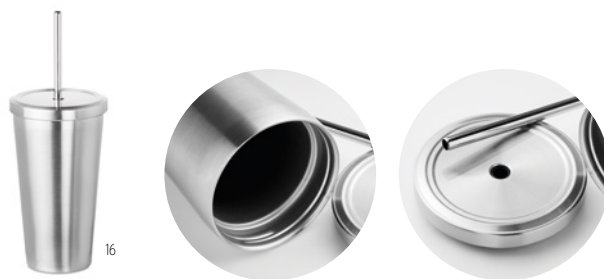

REUSABLE STRAW

A durable solution to unnecessary waste.

Bloody Mary MO9528 ●

SS double wall vacuum insulated drink tumbler with straw. Capacity : 500 ml. **Size** Ø10x21,5 cm **Print technique** Pad Printing,L