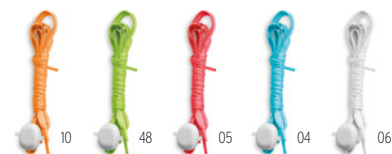

Zappe MO9581 ●

Light up stick with on/off twist top. includes buckle to easily attach to any bag or strap. **Size** Ø1,5x16 cm **Print technique** Pad Printing

Zippy MO9396

ABS zipper puller with LED light with small carabiner. 2 CR1220 batteries included. **Size** 2x1,8x6 cm **Print technique** Pad Printing