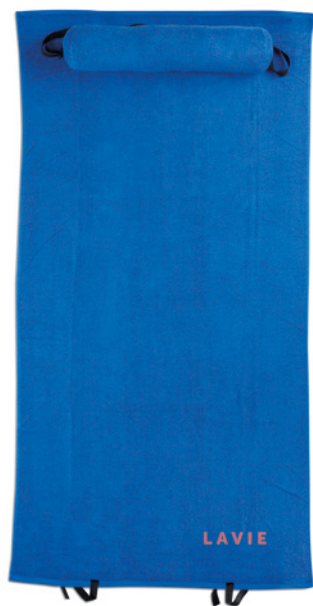

04

Tuva MO8280

100% cotton beach towel. 310 gr/m². Size 140x70 cm
Print technique Embroidery

37

Bolinas MO7334

Foldable beach towel with pillow to improve comfort whilst sunbathing. 350g/m² cotton. Size 150x75 cm **Print technique** Embroidery