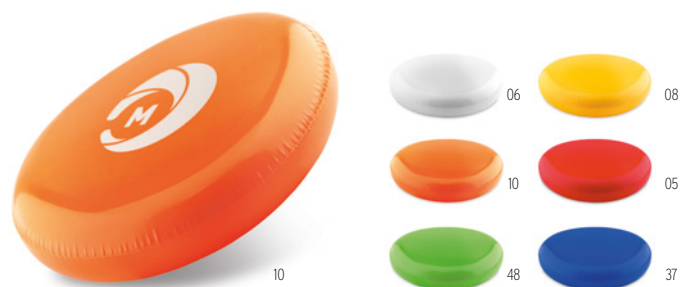

Adelaide MO9564 •

Inflatable frisbee in PVC, 24cm. **Size** Ø22x3 cm **Print technique** Screen Printing