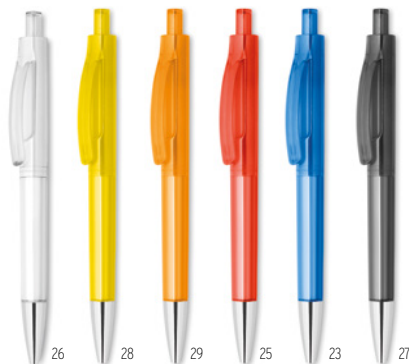

Lucerne MO8813

Push button ball pen in ABS with transparent barrel and shiny tip. Blue ink. **Size** Ø1,1x14 cm **Print technique** Pad Printing