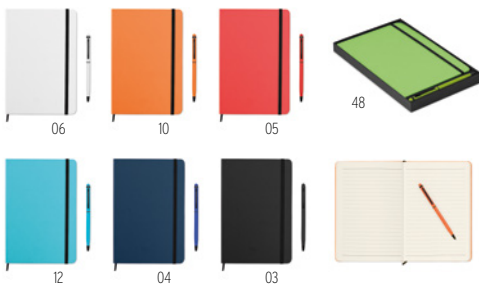

06

10

05

48

12

04

03

Neilo Set MO9348

A5 notebook set including stylus in matching colour. Blue ink. **Size** 14x1x21 cm **Print technique** Pad Printing,S,PD