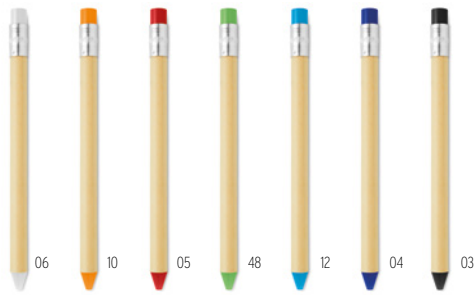

Greenset MO7620

Paper barrel pen set which includes a push type ball pen and mechanical pencil presented in a recycled paper pouch. Blue ink. **Size** 17x5,5 cm **Print technique** Pad Printing,DL

Stomp pen MO9484 ●